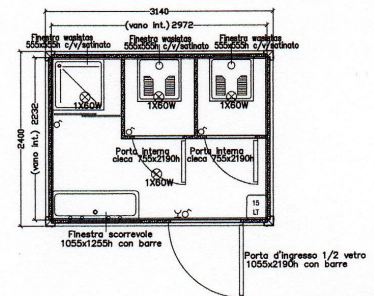

Ponteggi per l'edilizia

TIPOLOGIA	MISURE (MM.)	ESEMPI
ACCOPIATO CON SERVIZI LATERALI		
EB/68 VASO + LAVABO + DOCCIA	4800x8140x2780	
EB/69 VASO + LAVABO + DOCCIA	4800x9140x2780	
EB/70 VASO + LAVABO + DOCCIA	4800x10140x2780	
EB/71 VASO + LAVABO + DOCCIA	4800x11140x2780	
EB/72 VASO + LAVABO + DOCCIA	4800x12140x2780	
STANDARD		
EB/73	2000x2640x2780	
EB/74	2000x3140x2780	
EB/75	2000x4140x2780	
BAGNO DISABILI		
EB/76	2400x2000x2780	
CON SERVIZI		
EB/77	2400x3140x2780	
EB/78	2400x4140x2780	
EB/79	2400x5140x2780	
EB/80	2400x6140x2780	
EB/81	2400x3140x2780	
EB/82	2400x4140x2780	
EB/83	2400x5140x2780	
EB/84	2400x6140x2780	
EB/85	2400x4140x2780	
EB/86	2400x4140x2780	
EB/87	2400x5140x2780	
EB/88	2400x5140x2780	
EB/89	2400x4140x2780	
EB/90	2400x4140x2780	
EB/91	2400x5140x2780	
EB/92	2400x5140x2780	
EB/93	2400x6140x2780	
EB/94	2400x7140x2780	
EB/95	2400x8140x2780	
EB/96	2400x9140x2780	
EB/97	2400x10140x2780	
EB/98	2400x11140x2780	
EB/99	2400x12140x2780	
EB/100	2400x6140x2780	
EB/101	2400x7140x2780	
EB/102	2400x8140x2780	

EB/75

EB/76

EB/77