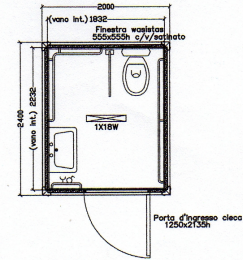

Ponteggi per l'edilizia

TIPOLOGIA	MISURE (MM.)	ESEMPI
ACCOPIATO CON SERVIZI LATERALI		
EB/68 VASO + LAVABO + DOCCIA	4800x8140x2780	
EB/69 VASO + LAVABO + DOCCIA	4800x9140x2780	
EB/70 VASO + LAVABO + DOCCIA	4800x10140x2780	
EB/71 VASO + LAVABO + DOCCIA	4800x11140x2780	
EB/72 VASO + LAVABO + DOCCIA	4800x12140x2780	
STANDARD		
EB/73	2000x2640x2780	
EB/74	2000x3140x2780	
EB/75	2000x4140x2780	
BAGNO DISABILI		
EB/76	2400x2000x2780	
CON SERVIZI		
EB/77	2400x3140x2780	
EB/78	2400x4140x2780	
EB/79	2400x5140x2780	
EB/80	2400x6140x2780	
EB/81	2400x3140x2780	
EB/82	2400x4140x2780	
EB/83	2400x5140x2780	
EB/84	2400x6140x2780	
EB/85	2400x4140x2780	
EB/86	2400x4140x2780	
EB/87	2400x5140x2780	
EB/88	2400x5140x2780	
EB/89	2400x4140x2780	
EB/90	2400x4140x2780	
EB/91	2400x5140x2780	
EB/92	2400x5140x2780	
EB/93	2400x6140x2780	
EB/94	2400x7140x2780	
EB/95	2400x8140x2780	
EB/96	2400x9140x2780	
EB/97	2400x10140x2780	
EB/98	2400x11140x2780	
EB/99	2400x12140x2780	
EB/100	2400x6140x2780	
EB/101	2400x7140x2780	
EB/102	2400x8140x2780	

EB/75

EB/76