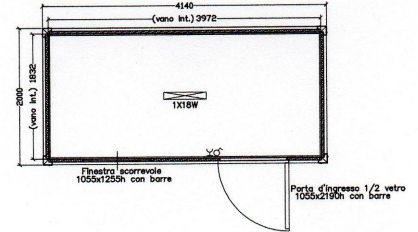

Ponteggi per l'edilizia

TIPOLOGIA	MISURE (MM.)	ESEMPI
ACCOPIATO CON SERVIZI LATERALI		
EB/68 VASO + LAVABO + DOCCIA	4800x8140x2780	
EB/69 VASO + LAVABO + DOCCIA	4800x9140x2780	
EB/70 VASO + LAVABO + DOCCIA	4800x10140x2780	
EB/71 VASO + LAVABO + DOCCIA	4800x11140x2780	
EB/72 VASO + LAVABO + DOCCIA	4800x12140x2780	
STANDARD		
EB/73	2000x2640x2780	
EB/74	2000x3140x2780	
EB/75	2000x4140x2780	
BAGNO DISABILI		
EB/76	2400x2000x2780	
CON SERVIZI		
EB/77	2400x3140x2780	
EB/78	2400x4140x2780	
EB/79	2400x5140x2780	
EB/80	2400x6140x2780	
EB/81	2400x3140x2780	
EB/82	2400x4140x2780	
EB/83	2400x5140x2780	
EB/84	2400x6140x2780	
EB/85	2400x4140x2780	
EB/86	2400x4140x2780	
EB/87	2400x5140x2780	
EB/88	2400x5140x2780	
EB/89	2400x4140x2780	
EB/90	2400x4140x2780	
EB/91	2400x5140x2780	
EB/92	2400x5140x2780	
EB/93	2400x6140x2780	
EB/94	2400x7140x2780	
EB/95	2400x8140x2780	
EB/96	2400x9140x2780	
EB/97	2400x10140x2780	
EB/98	2400x11140x2780	
EB/99	2400x12140x2780	
EB/100	2400x6140x2780	
EB/101	2400x7140x2780	
EB/102	2400x8140x2780	

EB/75