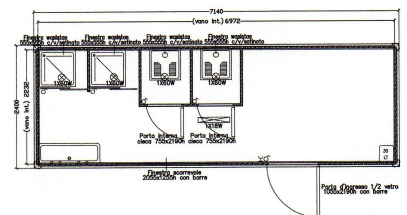

Ponteggi per l'edilizia

TIPOLOGIA	MISURE (MM.)	ESEMPI
ACCOPIATO CON SERVIZI LATERALI		
EB/68 VASO + LAVABO + DOCCIA	4800x8140x2780	
EB/69 VASO + LAVABO + DOCCIA	4800x9140x2780	
EB/70 VASO + LAVABO + DOCCIA	4800x10140x2780	
EB/71 VASO + LAVABO + DOCCIA	4800x11140x2780	
EB/72 VASO + LAVABO + DOCCIA	4800x12140x2780	
STANDARD		
EB/73	2000x2640x2780	
EB/74	2000x3140x2780	
EB/75	2000x4140x2780	
BAGNO DISABILI		
EB/76	2400x2000x2780	
CON SERVIZI		
EB/77	2400x3140x2780	
EB/78	2400x4140x2780	
EB/79	2400x5140x2780	
EB/80	2400x6140x2780	
EB/81	2400x3140x2780	
EB/82	2400x4140x2780	
EB/83	2400x5140x2780	
EB/84	2400x6140x2780	
EB/85	2400x4140x2780	
EB/86	2400x4140x2780	
EB/87	2400x5140x2780	
EB/88	2400x5140x2780	
EB/89	2400x4140x2780	
EB/90	2400x4140x2780	
EB/91	2400x5140x2780	
EB/92	2400x5140x2780	
EB/93	2400x6140x2780	
EB/94	2400x7140x2780	
EB/95	2400x8140x2780	
EB/96	2400x9140x2780	
EB/97	2400x10140x2780	
EB/98	2400x11140x2780	
EB/99	2400x12140x2780	
EB/100	2400x6140x2780	
EB/101	2400x7140x2780	
EB/102	2400x8140x2780	

EB/75

EB/76

EB/94